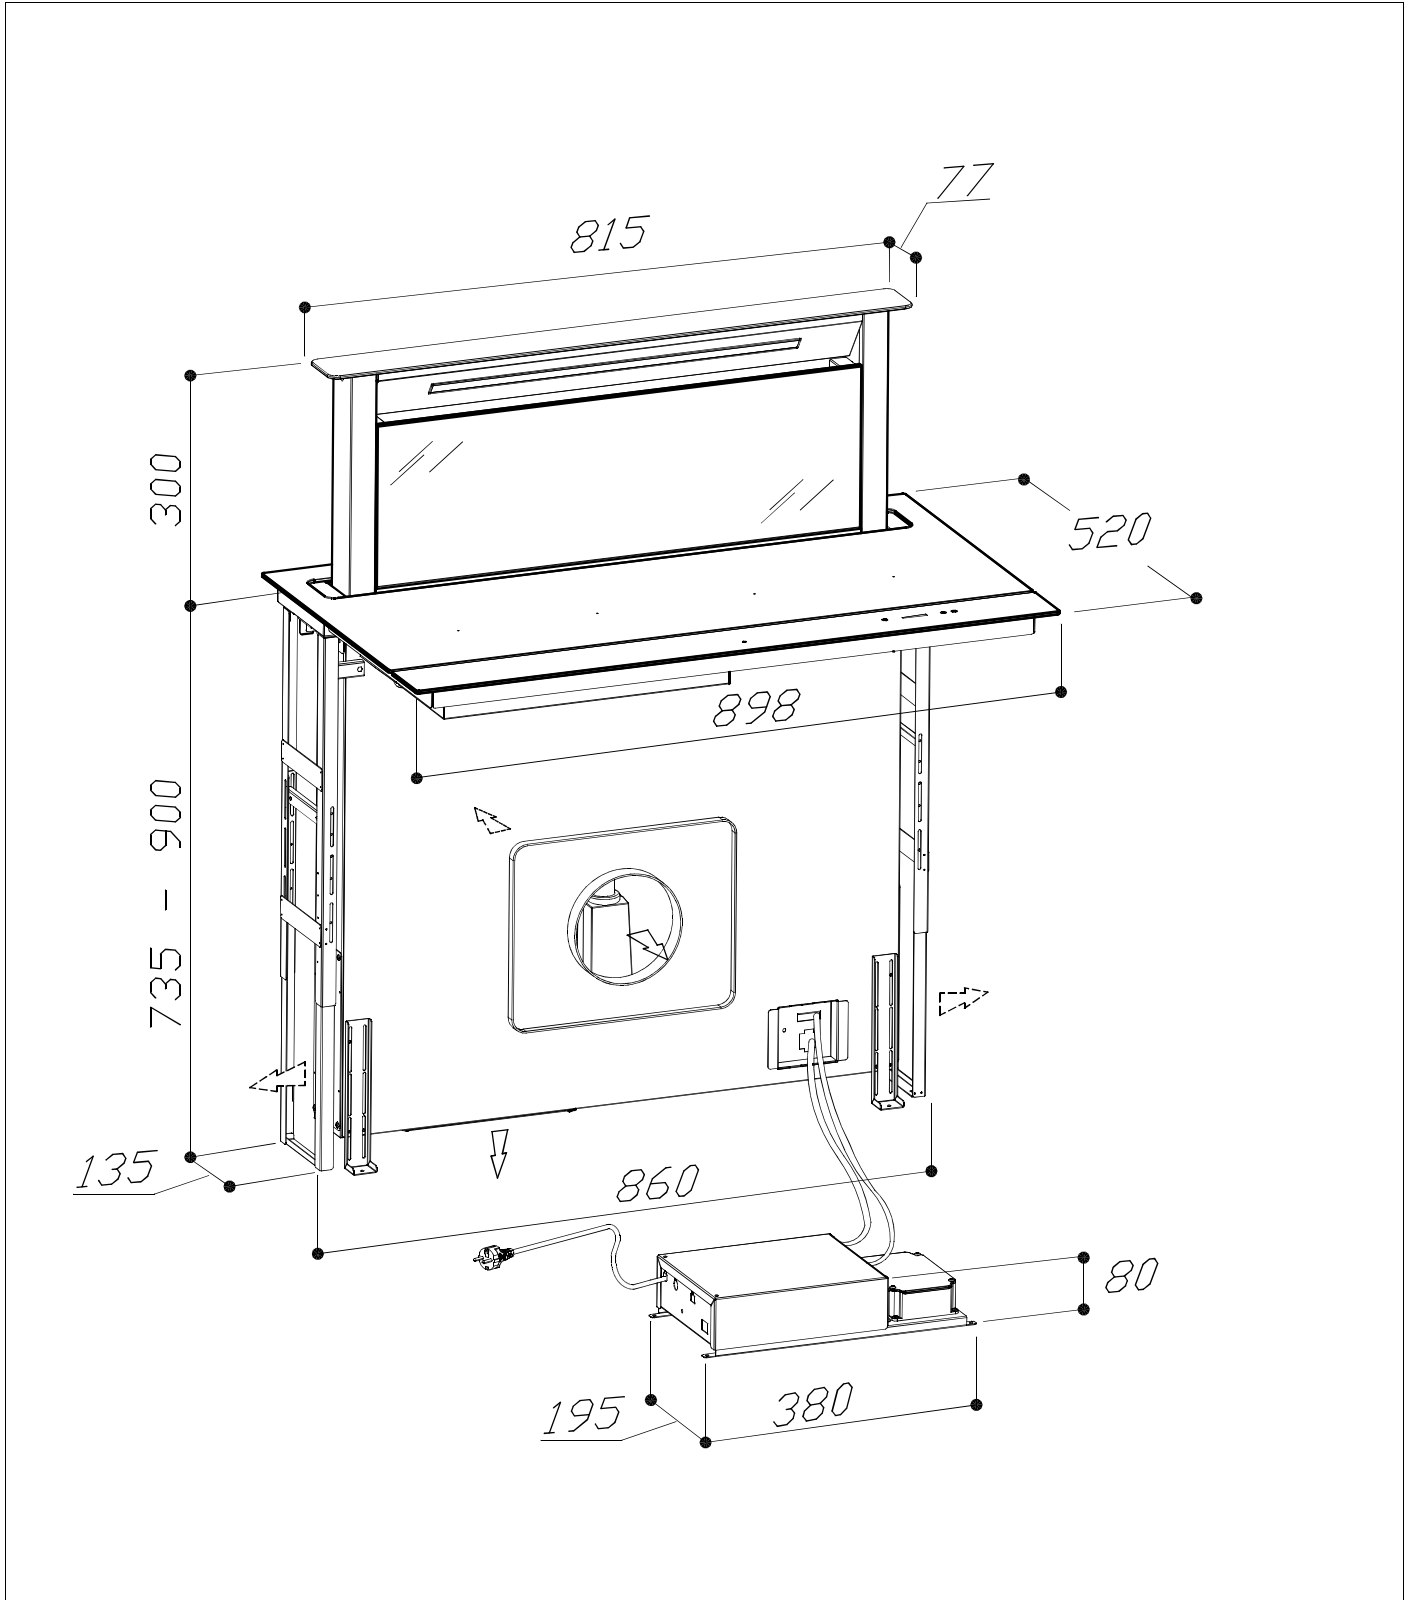

S-DDH1

External motor

B4 - WHITE

Apertura Top: 860mm X 490mm
Rectangular opening: 860mm X 490mm

06/2025